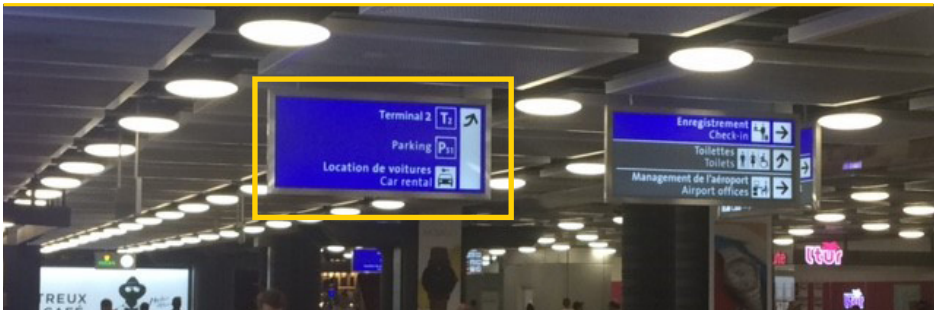

HERTZ GENEVA AIRPORT PICK UP / RETURN GUIDE

RENT AT [HERTZ.COM](https://www.hertz.com)

Hertz

HOW YOU FIND US GENEVA AIRPORT

GENEVA AIRPORT - FRENCH SIDE

Please do **NOT FOLLOW** this signage "Secteur France, French Sector"

HOW YOU FIND US GENEVA AIRPORT

GENEVA AIRPORT - SWISS SIDE

Once you arrive at the baggages claims, please go through the customs. After follow the signane "Location de voitures / Car Rental" like on the pictures below.