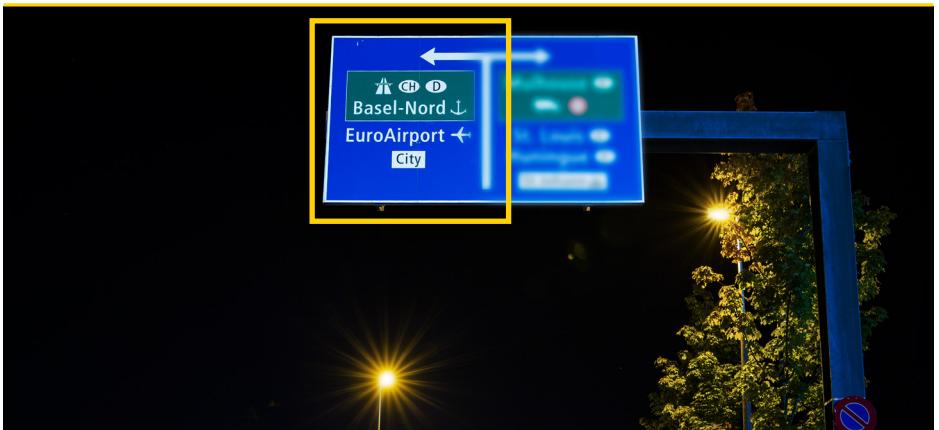

Drive in direction **ANKUNFT (ARRIVAL), CAR RENTAL**. Follow the bus line to find the car return. Park your car on any bay marked Hertz or Dollar Thrifty.

Please return the key of your car at the customer representative or after opening hours please throw the keys in the **KEY RETURN BOX**.

HOW YOU FIND US BASEL AIRPORT

RETURN GUIDE FROM FRANCE (A35)

Follow the direction to Basel on the highway. Please follow **DOUANE ZOLL** and don't take the french exit Aéroport Bâle/Mulhouse - Blotzheim!

Cross the Swiss border and take the exit **ALLSCHWIL**.

Follow the direction **ST. LOUIS, FRANCE**. Take a left turn.

Turn left at the crossroad in direction **EUROAIRPORT**. At the roundabout, take the first exit to the right and follow the road for about 5km.