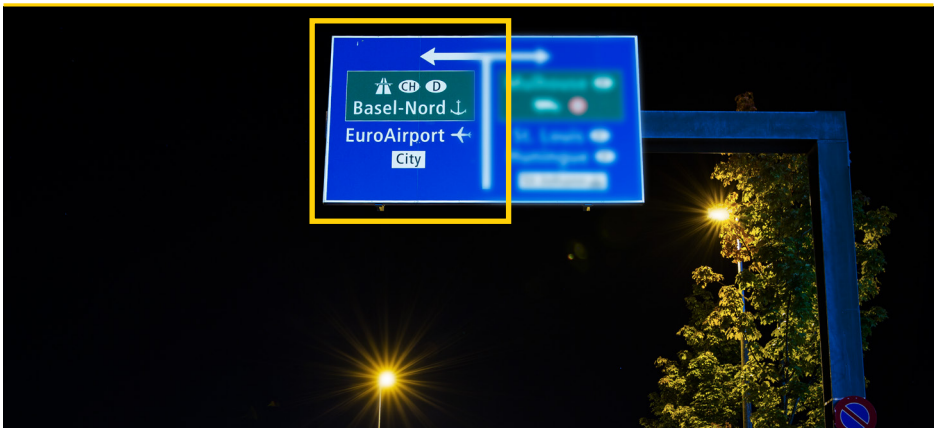

HERTZ BASEL AIRPORT PICK UP / RETURN GUIDE

RENT AT [HERTZ.COM](https://www.hertz.com)

Hertz

HOW YOU FIND US BASEL AIRPORT

PICK-UP BASEL AIRPORT

First of all choose the **swiss side**.

Pass the Swiss custom take the exit in direction Switzerland.

After the exit of the customs they to the right and you will arrive at the counter after 30 meters. Now you can pick up your car.

HOW YOU FIND US BASEL AIRPORT

RETURN GUIDE FROM GERMANY

Follow the direction to Basel on the highway. Please follow **DOUANE ZOLL** and don't take the exit Euroairport before the customs.

After the Swiss border take the exit **EUROAIRPORT**.

Follow the direction **ST. LOUIS, FRANCE**. Take a left turn.

Turn left at the crossroad in direction **EUROAIRPORT**. At the roundabout, take the first exit to the right and follow the road for about 5km.

Drive in direction **ANKUNFT (ARRIVAL), CAR RENTAL**. Follow the bus line to find the car return. Park your car on any bay marked Hertz or Dollar Thrifty.

Please return the key of your car at the customer representative or after opening hours please throw the keys in the **KEY RETURN BOX**.