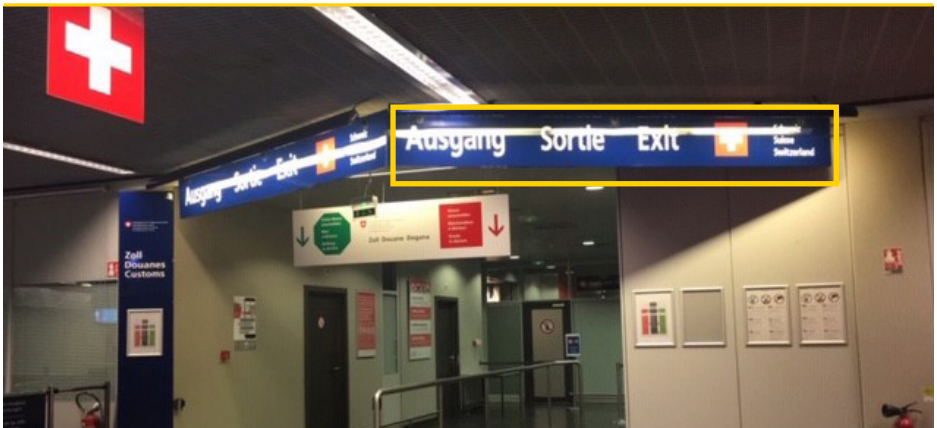

HERTZ BASEL AIRPORT PICK UP / RETURN GUIDE

RENT AT [HERTZ.COM](https://www.hertz.com)

Hertz

HOW YOU FIND US BASEL AIRPORT

PICK-UP BASEL AIRPORT

First of all choose the **swiss side**.

Pass the Swiss custom take the exit in direction Switzerland.

After the exit of the customs they to the right and you will arrive at the counter after 30 meters. Now you can pick up your car.

HOW YOU FIND US BASEL AIRPORT

RETURN GUIDE FROM GERMANY

Follow the direction to Basel on the highway. Please follow **DOUANE ZOLL** and don't take the exit Euroairport before the customs.

After the Swiss border take the exit **EUROAIRPORT**.

Follow the direction **ST. LOUIS, FRANCE**. Take a left turn.

Turn left at the crossroad in direction **EUROAIRPORT**. At the roundabout, take the first exit to the right and follow the road for about 5km.

Drive in direction **ANKUNFT (ARRIVAL), CAR RENTAL**. Follow the bus line to find the car return. Park your car on any bay marked Hertz or Dollar Thrifty.

Please return the key of your car at the customer representative or after opening hours please throw the keys in the **KEY RETURN BOX**.