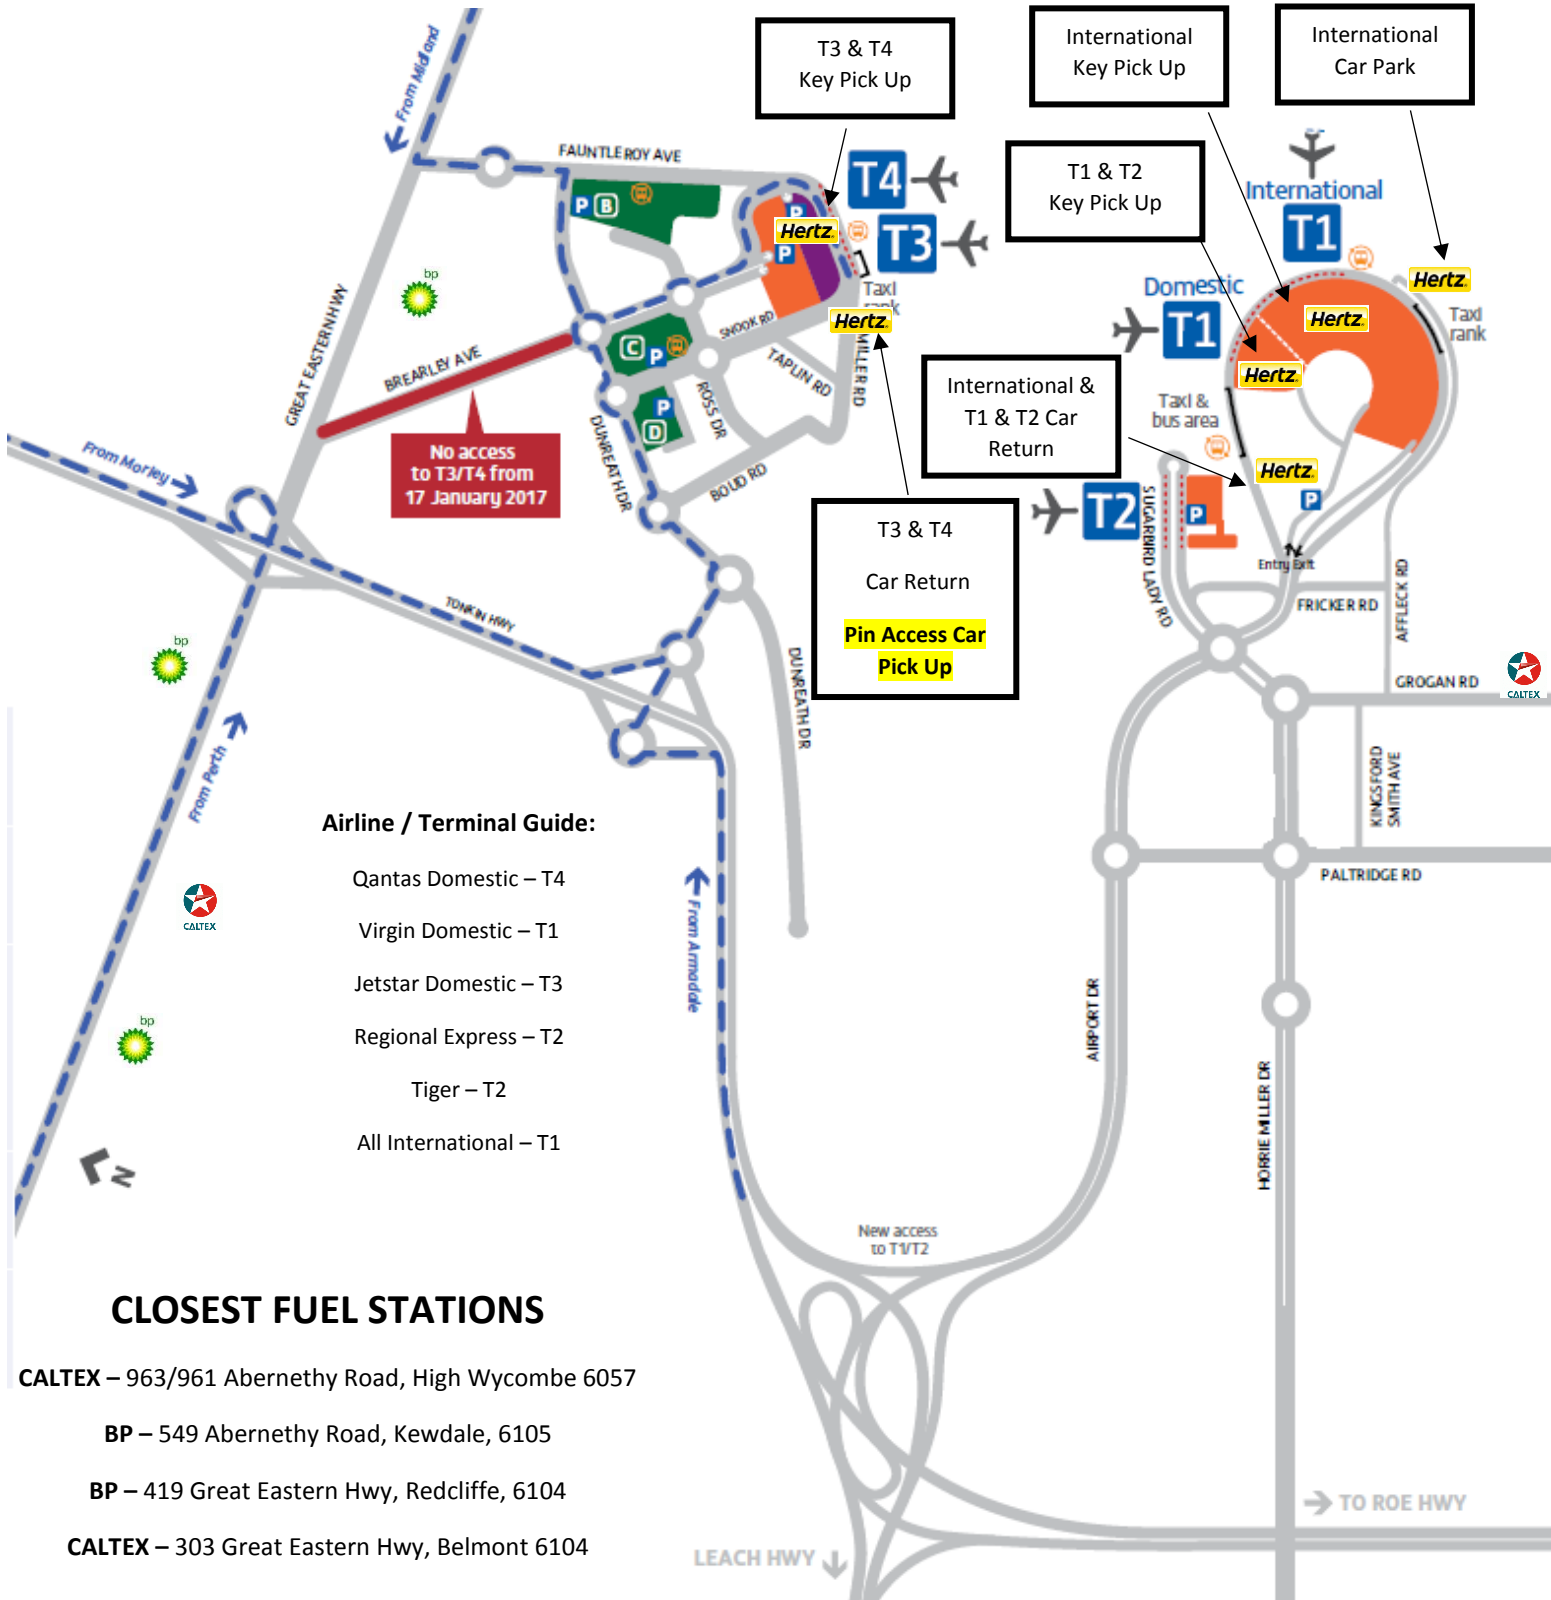

# YOUR GUIDE TO HERTZ AT PERTH AIRPORT

Thank you for choosing to rent with Hertz.

For general enquiries please call +61 8 9479 4788 or contact us via email at perthairportcustomerservice@hertz.com

Perth Airport is currently upgrading their airport terminals which has meant some changes in the pickup and return location for your Hertz vehicle. The map below outlines some road changes. Please take note of your airline terminal, the distance between some terminals is not within walking distance. You may return your car in either car rental return car park.

### Airline / Terminal Guide:

- Qantas Domestic – T4
- Virgin Domestic – T1
- Jetstar Domestic – T3
- Regional Express – T2
- Tiger – T2
- All International – T1

### CLOSEST FUEL STATIONS

**CALTEX** – 963/961 Abernethy Road, High Wycombe 6057

**BP** – 549 Abernethy Road, Kewdale, 6105

**BP** – 419 Great Eastern Hwy, Redcliffe, 6104

**CALTEX** – 303 Great Eastern Hwy, Belmont 6104