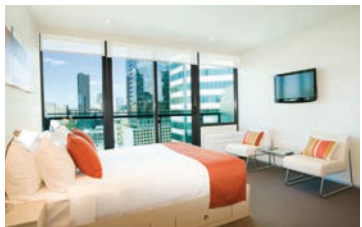

City Tempo offers great value studio and 1 bedroom apartments for both corporate and leisure travellers. Each apartment is stylishly furnished and includes an equipped kitchenette, comfortable bedroom and a living area with entertainment technology. Guests will enjoy complimentary access to recreation facilities including a gymnasium and sauna. Secure off site car parking and Wi-Fi is available. City Tempo is perfectly located in Melbourne's CBD and is walking distance to Queen Victoria Market, Etihad Stadium and the city's best shopping precincts.