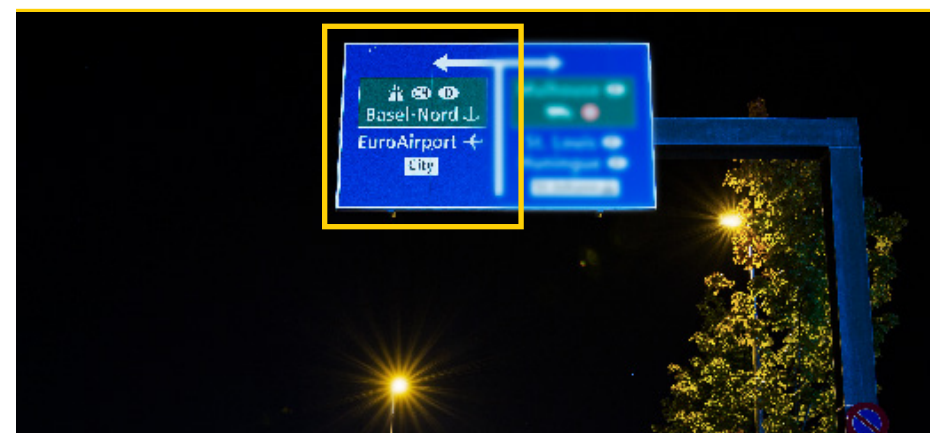

After the Swiss border take the exit **EUROAIRPORT**.

Turn left at the crossroad in direction **EUROAIRPORT**. At the roundabout, take the first exit to the right and follow the road for about 5km.

Please return the key of your car at the customer representative or after opening hours please throw the keys in the **KEY RETURN BOX**.

HOW YOU FIND US BASEL AIRPORT

RETURN GUIDE FROM FRANCE (A35)

Follow the direction to Basel on the highway. Please follow **DOUANE ZOLL** and don't take the french exit Aéroport Bâle/Mulhouse - Blotzheim!

Follow the direction **ST. LOUIS, FRANCE**. Take a left turn.

Drive in direction **ANKUNFT (ARRIVAL), CAR RENTAL**. Follow the bus line to find the car return. Park your car on any bay marked Hertz or Dollar Thrifty.

Cross the Swiss border and take the exit **ALLSCHWIL**.

Turn left at the crossroad in direction **EUROAIRPORT**. At the roundabout, take the first exit to the right and follow the road for about 5km.

Please return the key of your car at the customer representative or after opening hours please throw the keys in the **KEY RETURN BOX**.