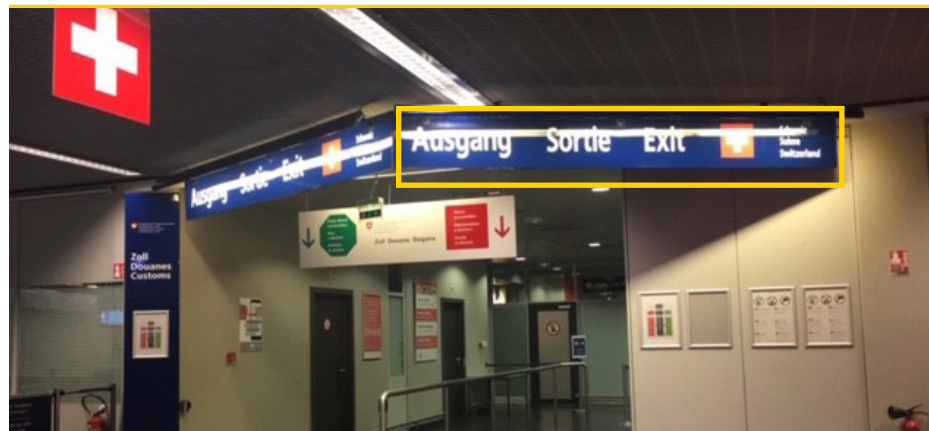

HERTZ BASEL AIRPORT PICK UP / RETURN GUIDE

RENT AT [HERTZ.CH](https://www.hertz.ch) **Hertz**[®]

HOW YOU FIND US BASEL AIRPORT

PICK-UP BASEL AIRPORT

First of all choose the **swiss side**.

After the exit of the customs they to the right and you will arrive at the counter after 30 meters. Now you can pick up your car.

Pass the Swiss custom take the exit in direction Switzerland.

HOW YOU FIND US BASEL AIRPORT

RETURN GUIDE FROM GERMANY

Follow the direction to Basel on the highway. Please follow **DOUANE ZOLL** and don't take the exit Euroairport before the customs.

Follow the direction **ST. LOUIS, FRANCE**. Take a left turn.

Drive in direction **ANKUNFT (ARRIVAL), CAR RENTAL**. Follow the bus line to find the car return. Park your car on any bay marked Hertz or Dollar Thrifty.

After the Swiss border take the exit **EUROAIRPORT**.

Turn left at the crossroad in direction **EUROAIRPORT**. At the roundabout, take the first exit to the right and follow the road for about 5km.

Please return the key of your car at the customer representative or after opening hours please throw the keys in the **KEY RETURN BOX**.