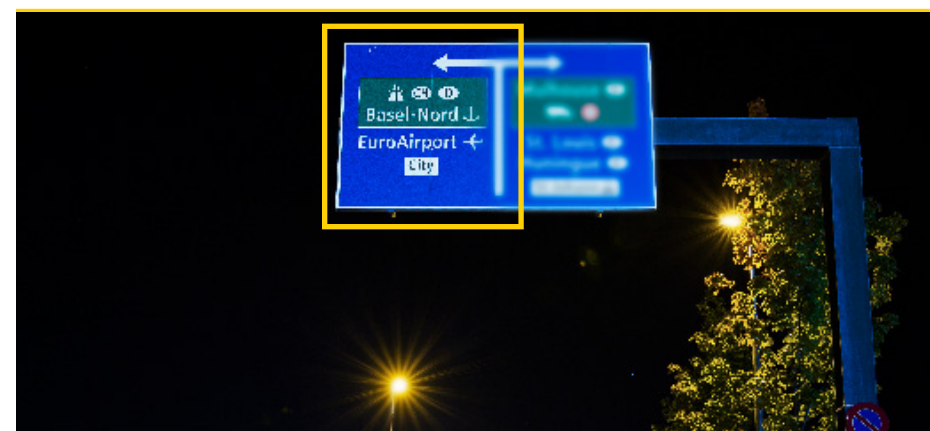

Pass the Swiss custom take the exit in direction Switzerland.

HOW YOU FIND US BASEL AIRPORT

RETURN GUIDE FROM GERMANY

Follow the direction to Basel on the highway. Please follow **DOUANE ZOLL** and don't take the exit Euroairport before the customs.

Follow the direction **ST. LOUIS, FRANCE**. Take a left turn.

Drive in direction **ANKUNFT (ARRIVAL), CAR RENTAL**. Follow the bus line to find the car return. Park your car on any bay marked Hertz or Dollar Thrifty.

After the Swiss border take the exit **EUROAIRPORT**.

Turn left at the crossroad in direction **EUROAIRPORT**. At the roundabout, take the first exit to the right and follow the road for about 5km.

Please return the key of your car at the customer representative or after opening hours please throw the keys in the **KEY RETURN BOX**.

Cross the Swiss border and take the exit **ALLSCHWIL**.

Turn left at the crossroad in direction **EUROAIRPORT**. At the roundabout, take the first exit to the right and follow the road for about 5km.

Please return the key of your car at the customer representative or after opening hours please throw the keys in the **KEY RETURN BOX**.